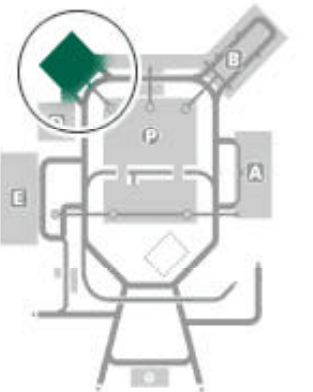

A

LOGAN INTERNATIONAL AIRPORT

Boston Chauffeur Pickup Information

Boston - Logan International Terminal A

Boston's Terminal A is CLOSED FOR RENOVATIONS

B

Boston - Logan International - Terminal B American

Curbside upper level, outside door @ Dunkin Donuts at the limo stand.

Boston - Logan International - Terminal B USAir

Upper level, turn right to the end of the terminal.

C

Boston - Logan International - Terminal C

Meet driver in central parking garage @ limo stand. For directions see greeter at info booth in Delta baggage claim from 6:30am - 11:30pm.

E

Boston - Logan International - Terminal E

Passenger must exit terminal at door nearest Lufthansa check-in, cross over two traffic lanes into designated limo stand.

Provided Courtesy of:

Boston Chauffeur