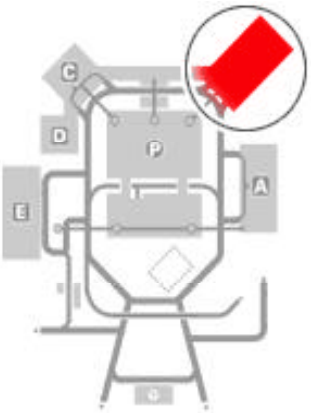

A

LOGAN INTERNATIONAL AIRPORT

Boston Chauffeur Pickup Information

Boston - Logan International Terminal A

Boston's Terminal A is CLOSED FOR RENOVATIONS

B

Boston - Logan International - Terminal B American

Curbside upper level, outside door @ Dunkin Donuts at the limo stand.

Boston - Logan International - Terminal B USAir

Upper level, turn right to the end of the terminal.

C

Boston - Logan International - Terminal C

Meet driver in central parking garage @ limo stand. For directions see greeter at info booth in Delta baggage claim from 6:30am - 11:30pm.

E

Boston - Logan International - Terminal E

Passenger must exit terminal at door nearest Lufthansa check-in, cross over two traffic lanes into designated limo stand.

Provided Courtesy of:

Boston Chauffeur