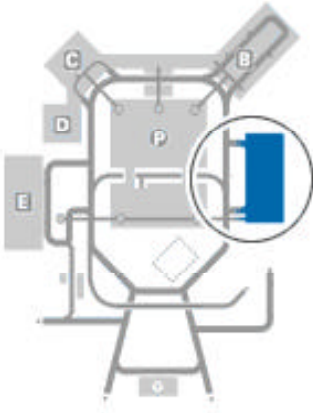

A

LOGAN INTERNATIONAL AIRPORT

Boston Chauffeur Pickup Information

Boston - Logan International Terminal A

Boston's Terminal A is CLOSED FOR RENOVATIONS

B

Boston - Logan International - Terminal B American

Curbside upper level, outside door @ Dunkin Donuts at the limo stand.

Boston - Logan International - Terminal B USAir

Upper level, turn right to the end of the terminal.

C

Boston - Logan International - Terminal C

Meet driver in central parking garage @ limo stand. For directions see greeter at info booth in Delta baggage claim from 6:30am - 11:30pm.

E

Boston - Logan International - Terminal E

Passenger must exit terminal at door nearest Lufthansa check-in, cross over two traffic lanes into designated limo stand.

Provided Courtesy of:

Boston Chauffeur